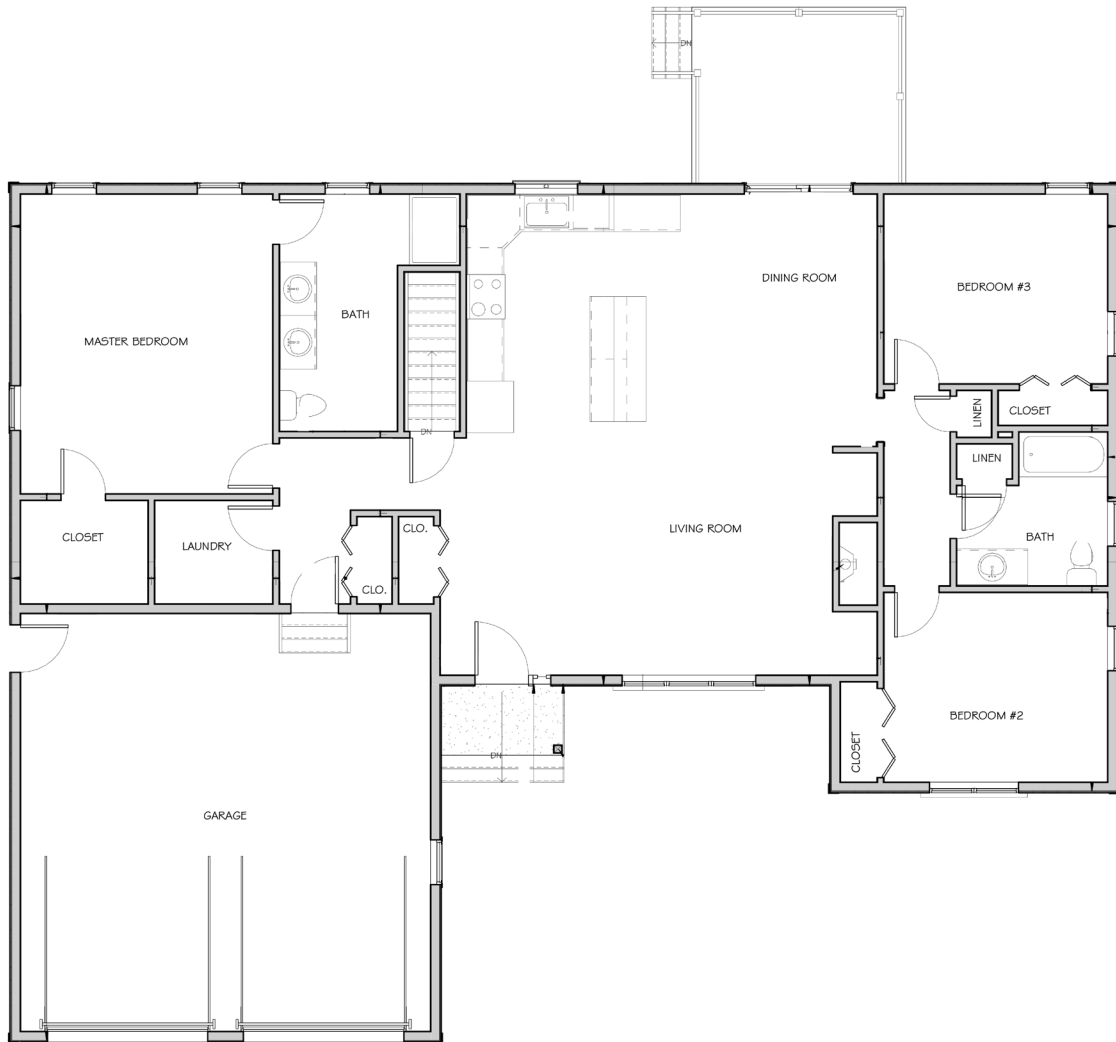

CROWLEY ESTATES

LOT 3 RANCH

KIM GRAVEL
508-944-7382
kgravel@jackconway.com