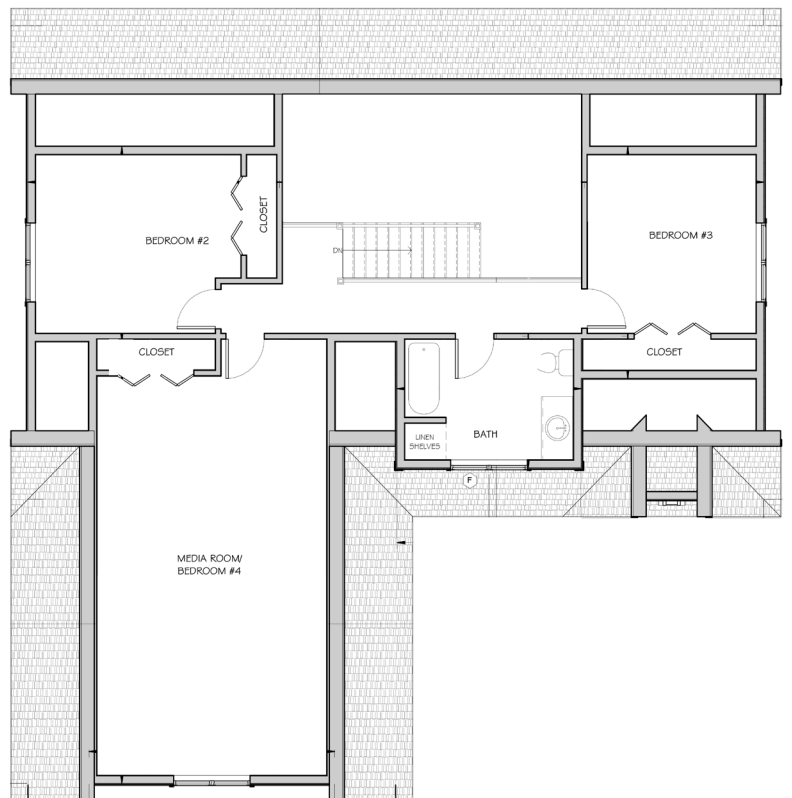

LOT 4 CONTEMPORARY

KIM GRAVEL
508-944-7382
kgravel@jackconway.com