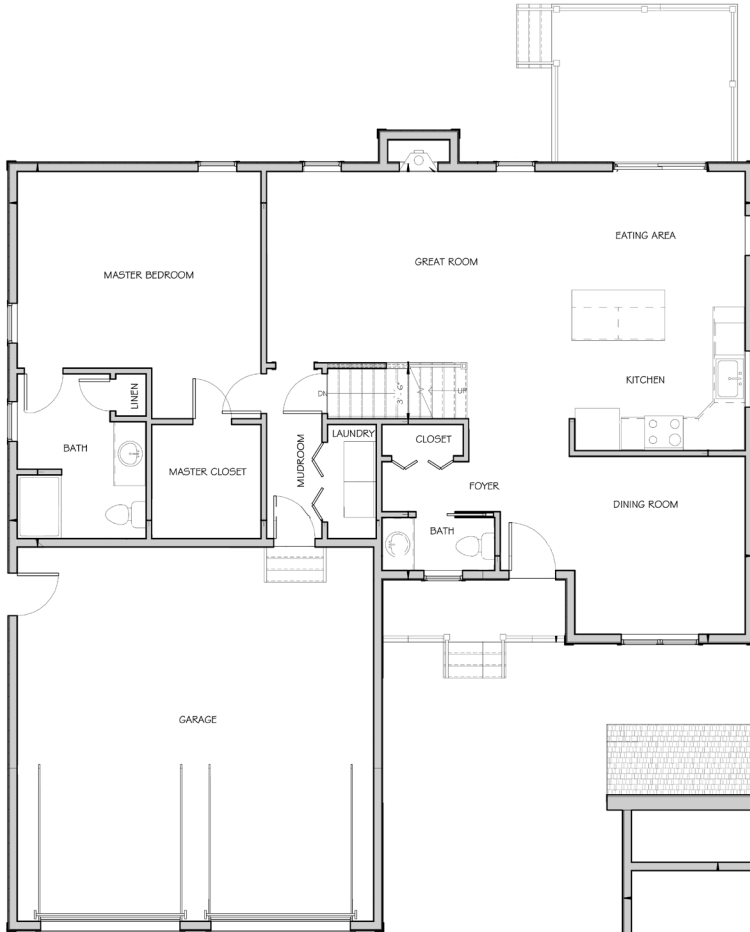

LOT 4 CONTEMPORARY

KIM GRAVEL
508-944-7382
kgravel@jackconway.com